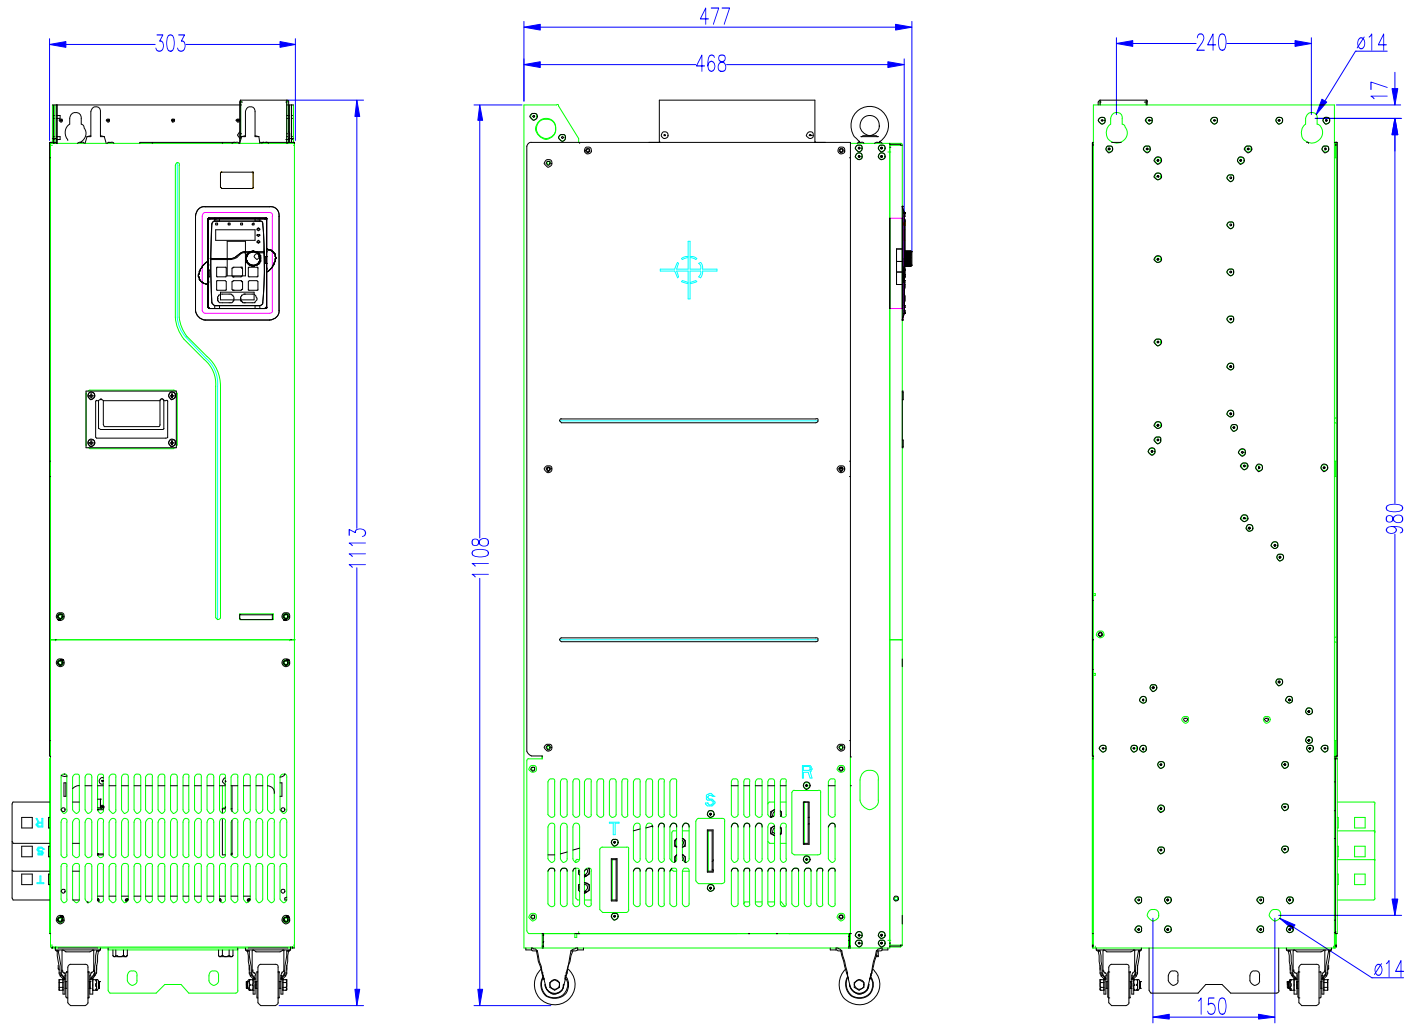

WD770 - 220 ~ 250 kW
Drawing of appearance and mounting dimensions

Floor Mounting
Unit: mm.