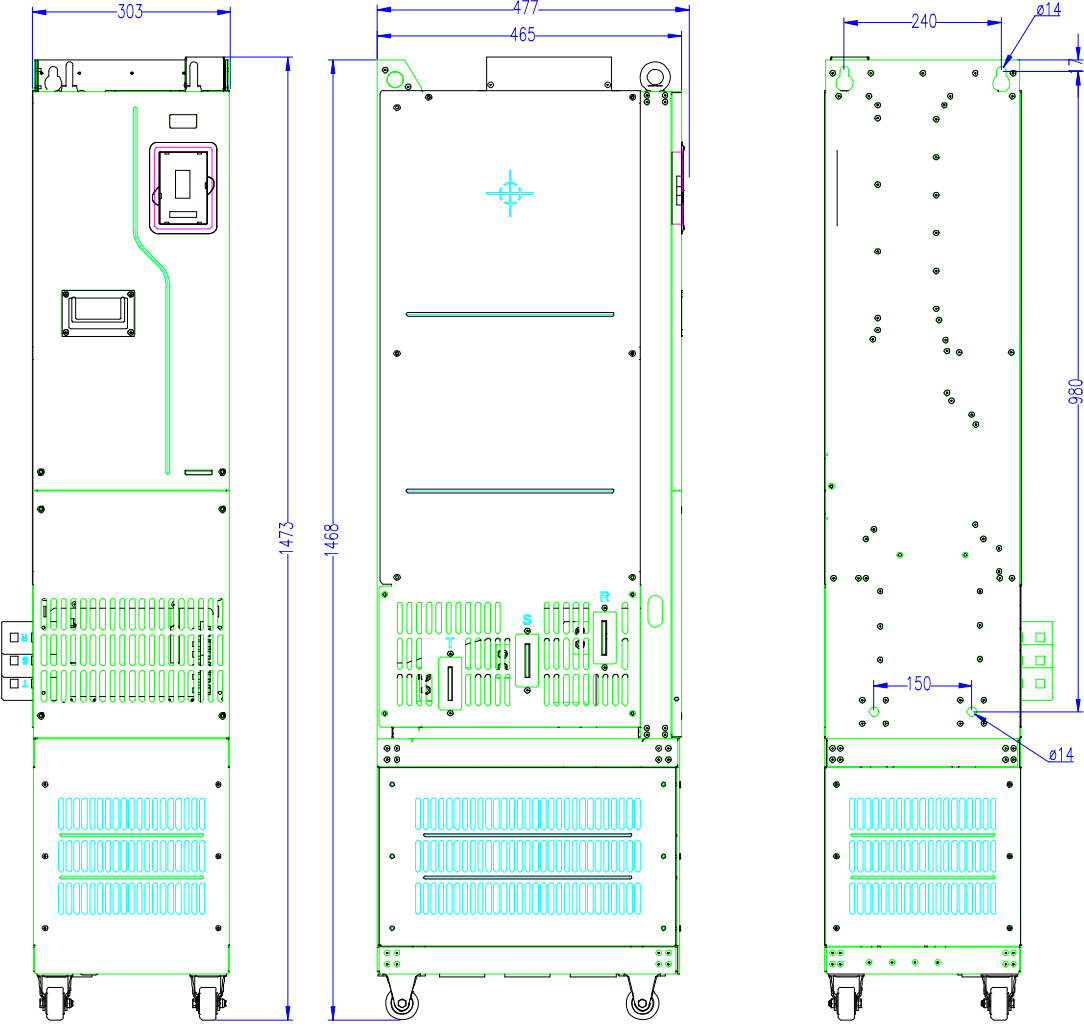

WD770 - 220 ~ 250 kW with output filter  
Drawing of appearance and mounting dimensions

Floor Mounting  
Unit: mm.