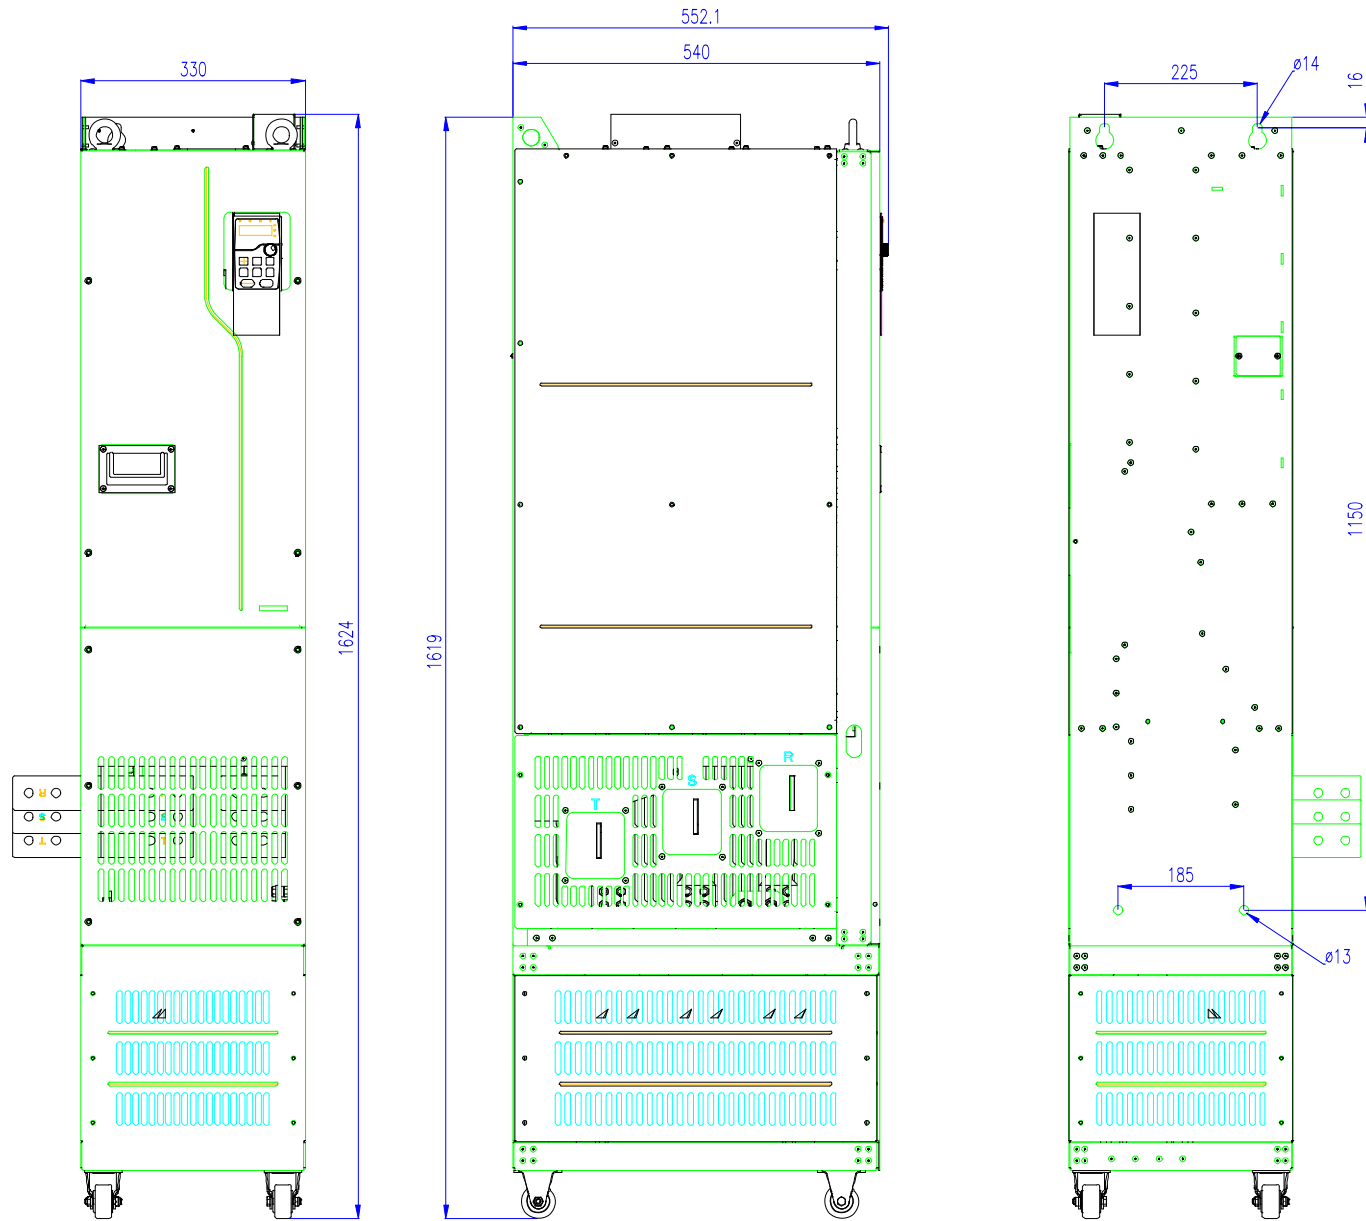

WD770 - 280 ~ 315 kW with output filter  
Drawing of appearance and mounting dimensions

Floor Mounting  
Unit: mm.