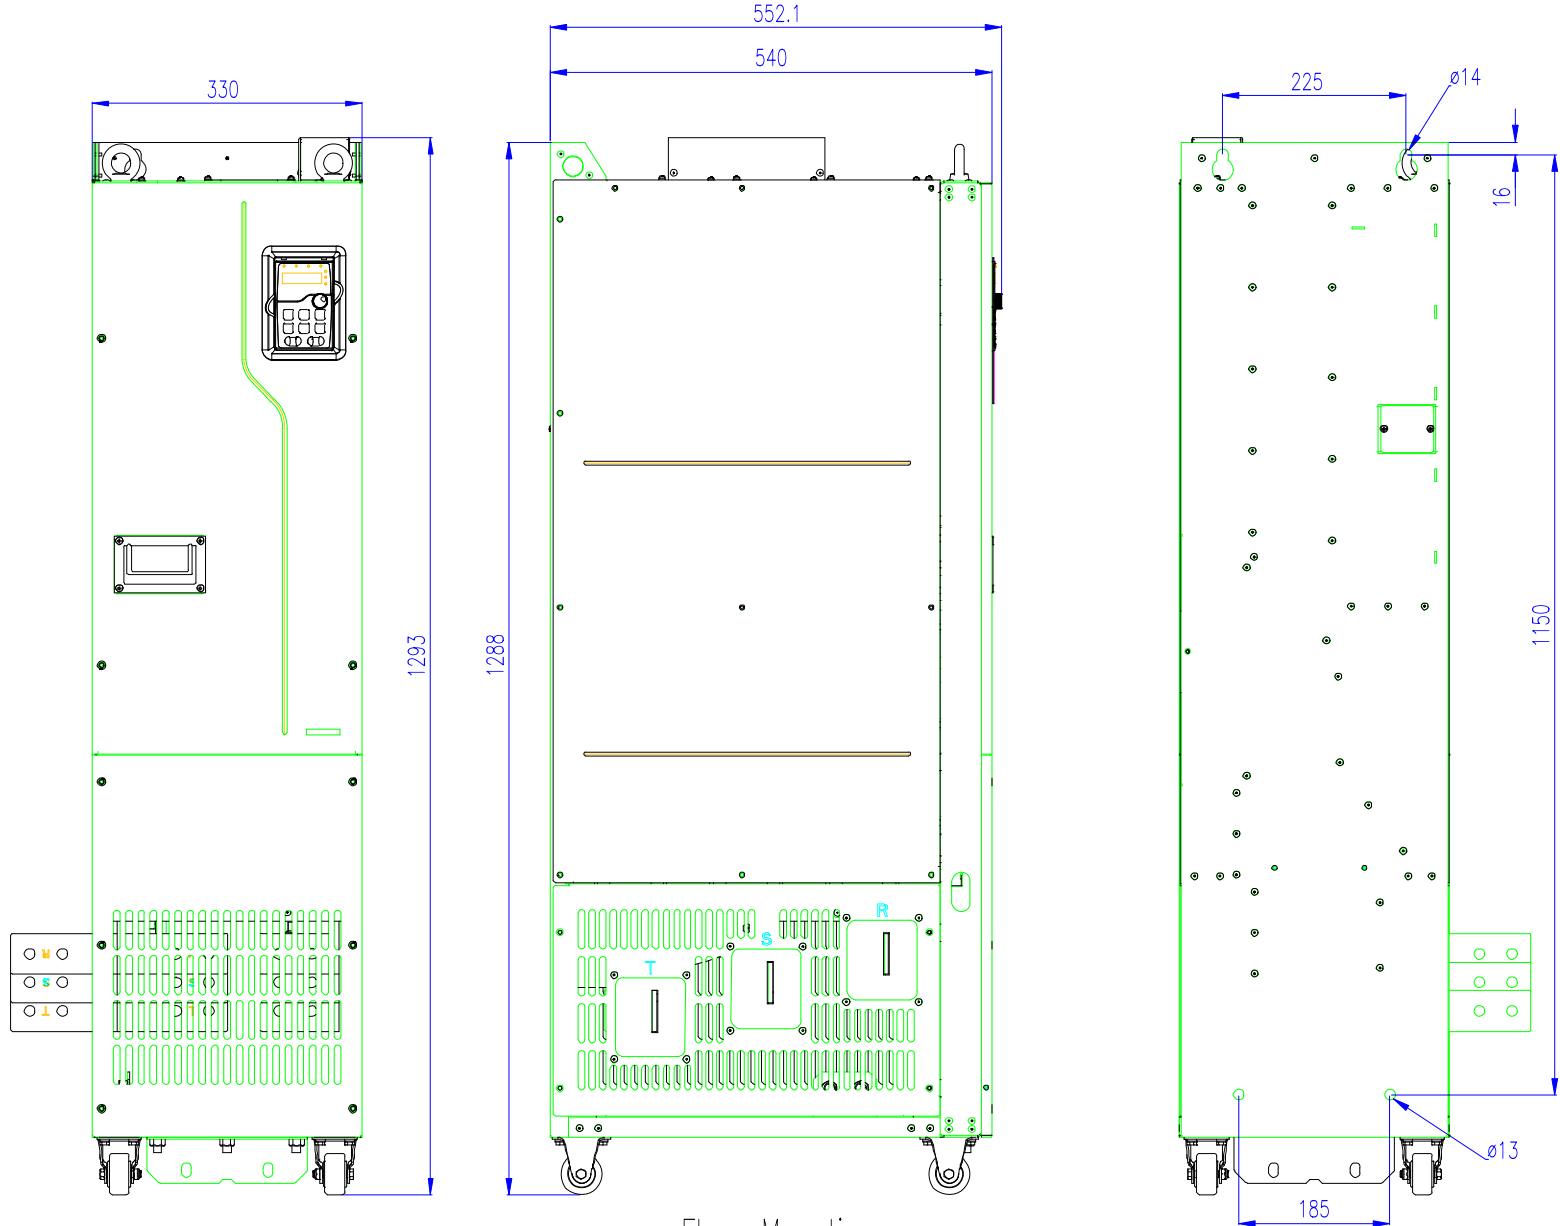

WD770 - 280 ~ 355 kW  
Drawing of appearance and mounting dimensions

Floor Mounting  
Unit: mm.