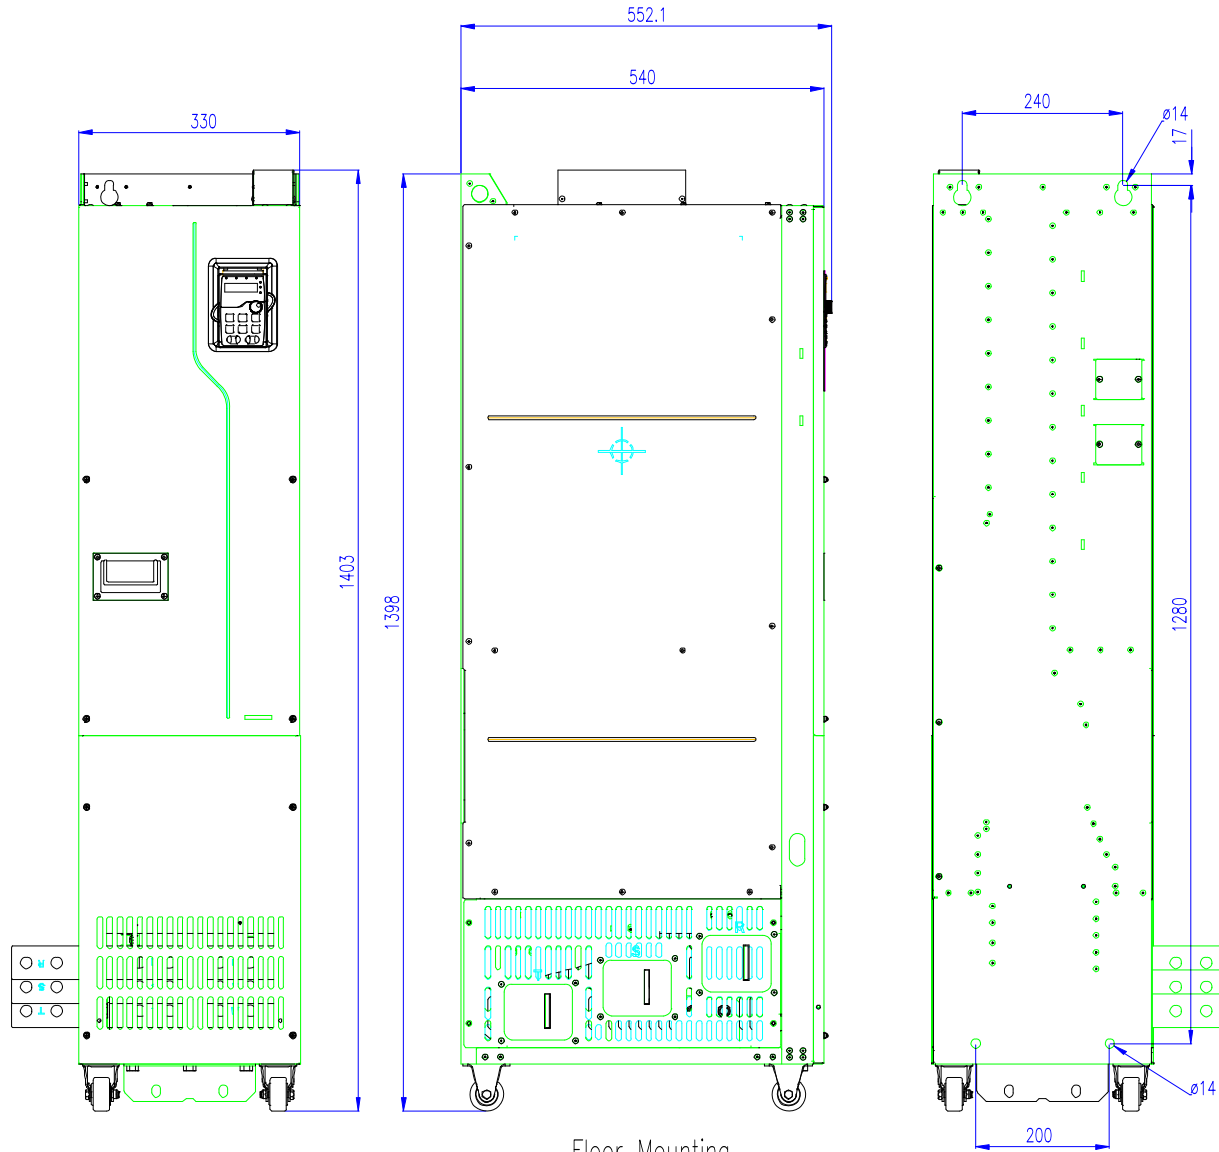

WD770 - 400 ~ 500 kW
Drawing of appearance and mounting dimensions

Floor Mounting
Unit: mm.