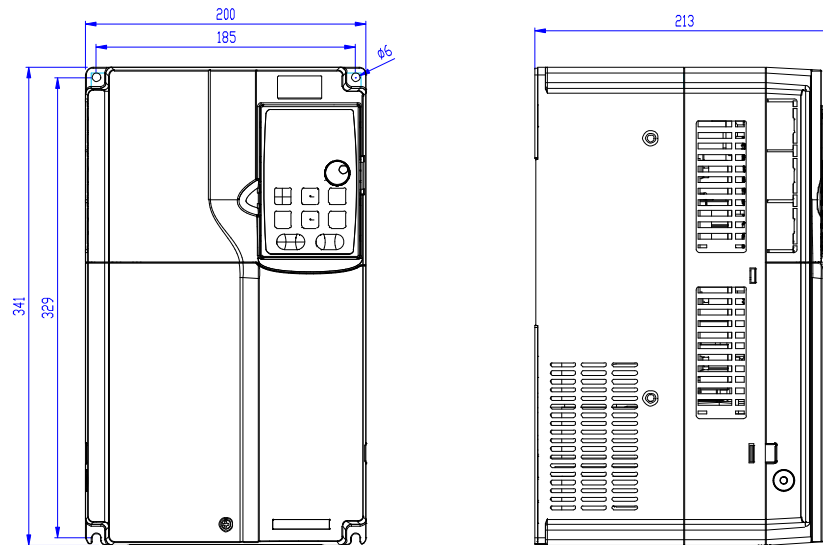

WD770 - 30 ~ 37 kW

Drawing of appearance and mounting dimensions

Wall Mounting