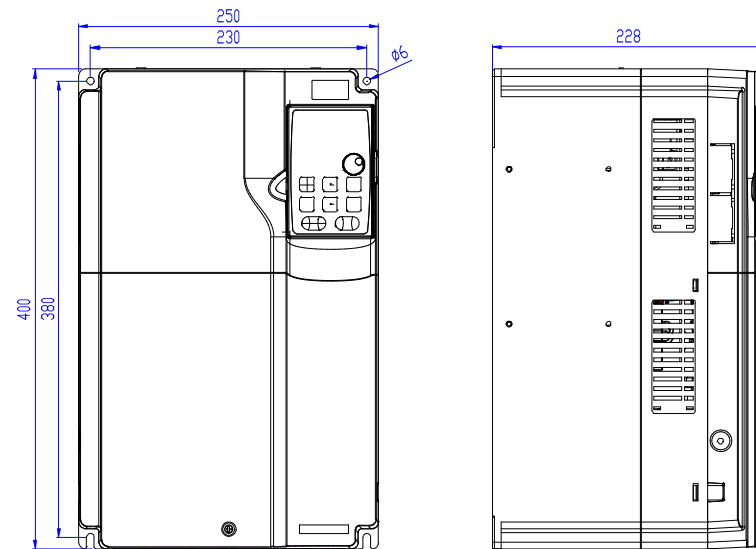

WD770 - 45 kW

Drawing of appearance and mounting dimensions

Wall Mounting