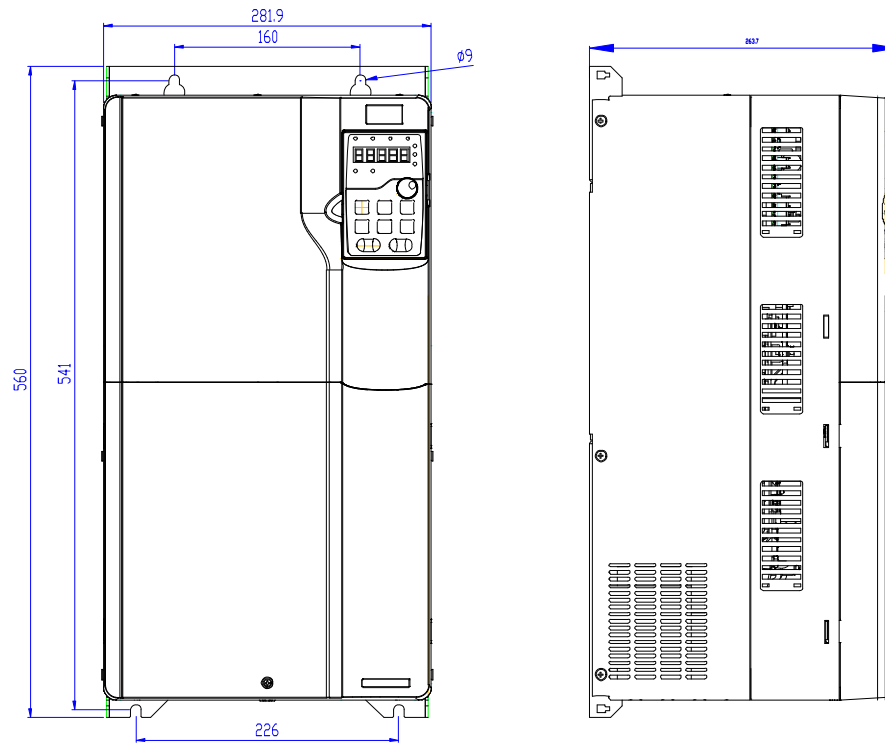

WD770 - 55 ~ 90 kW

Drawing of appearance and mounting dimensions

Wall Mounting