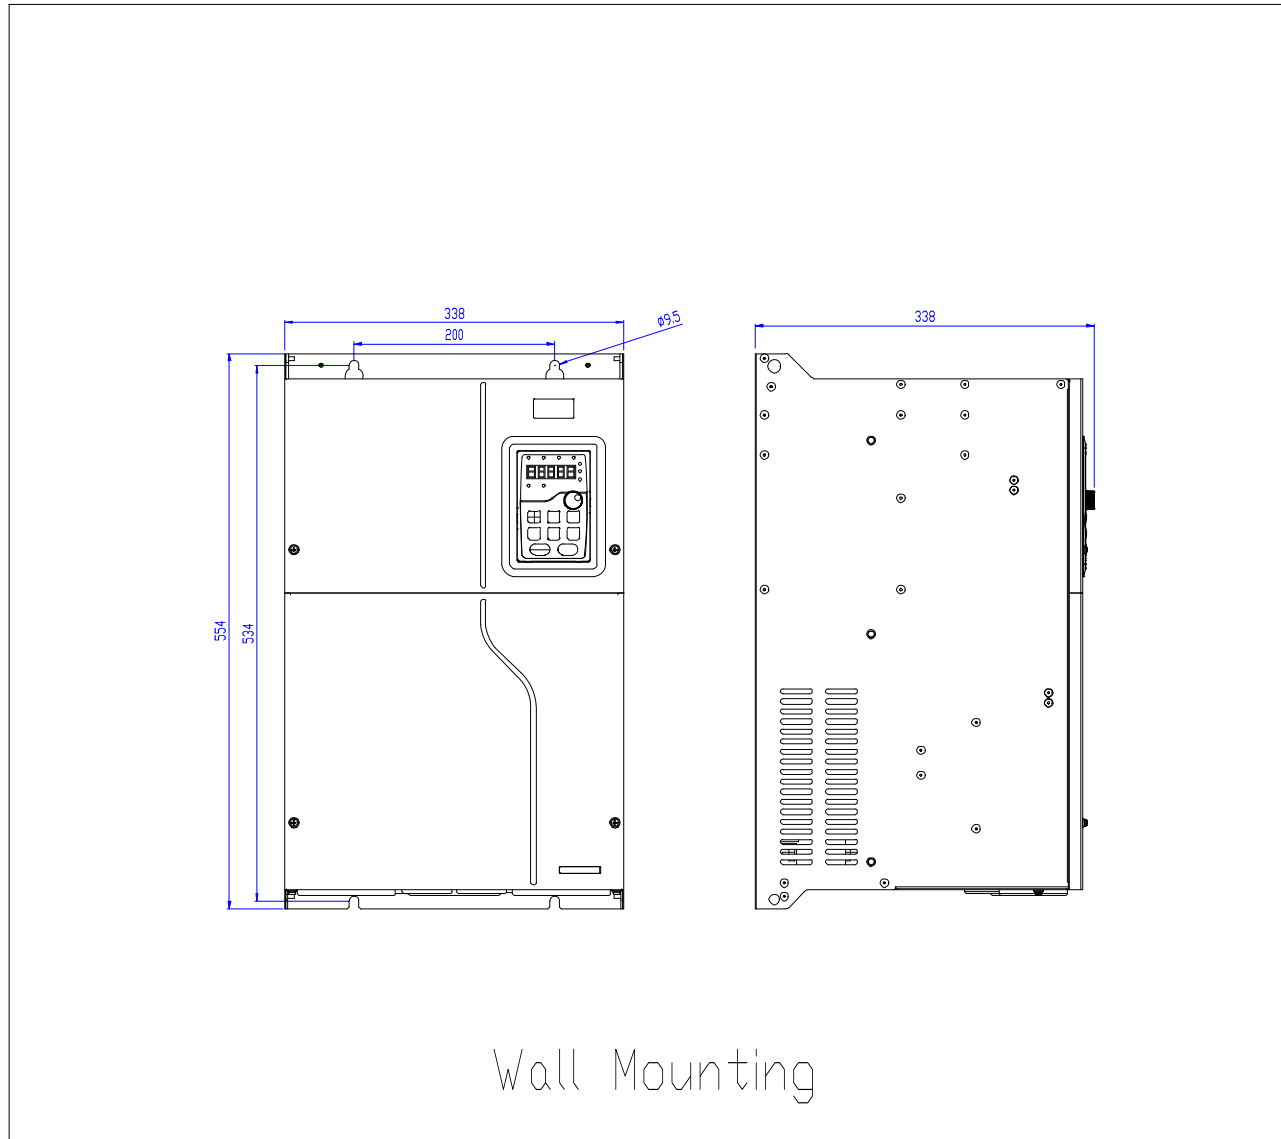

WD770 - 110 ~ 132 kW

Drawing of appearance and mounting dimensions

Wall Mounting