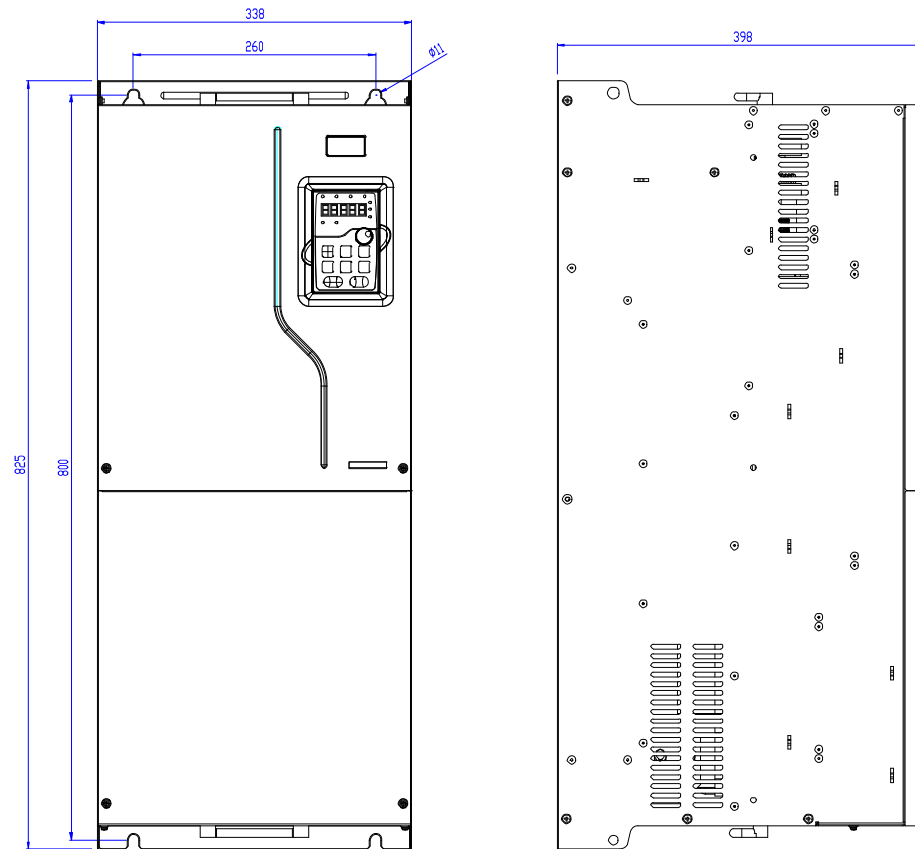

WD770 - 160 ~ 200 kW

Drawing of appearance and mounting dimensions

Wall Mounting